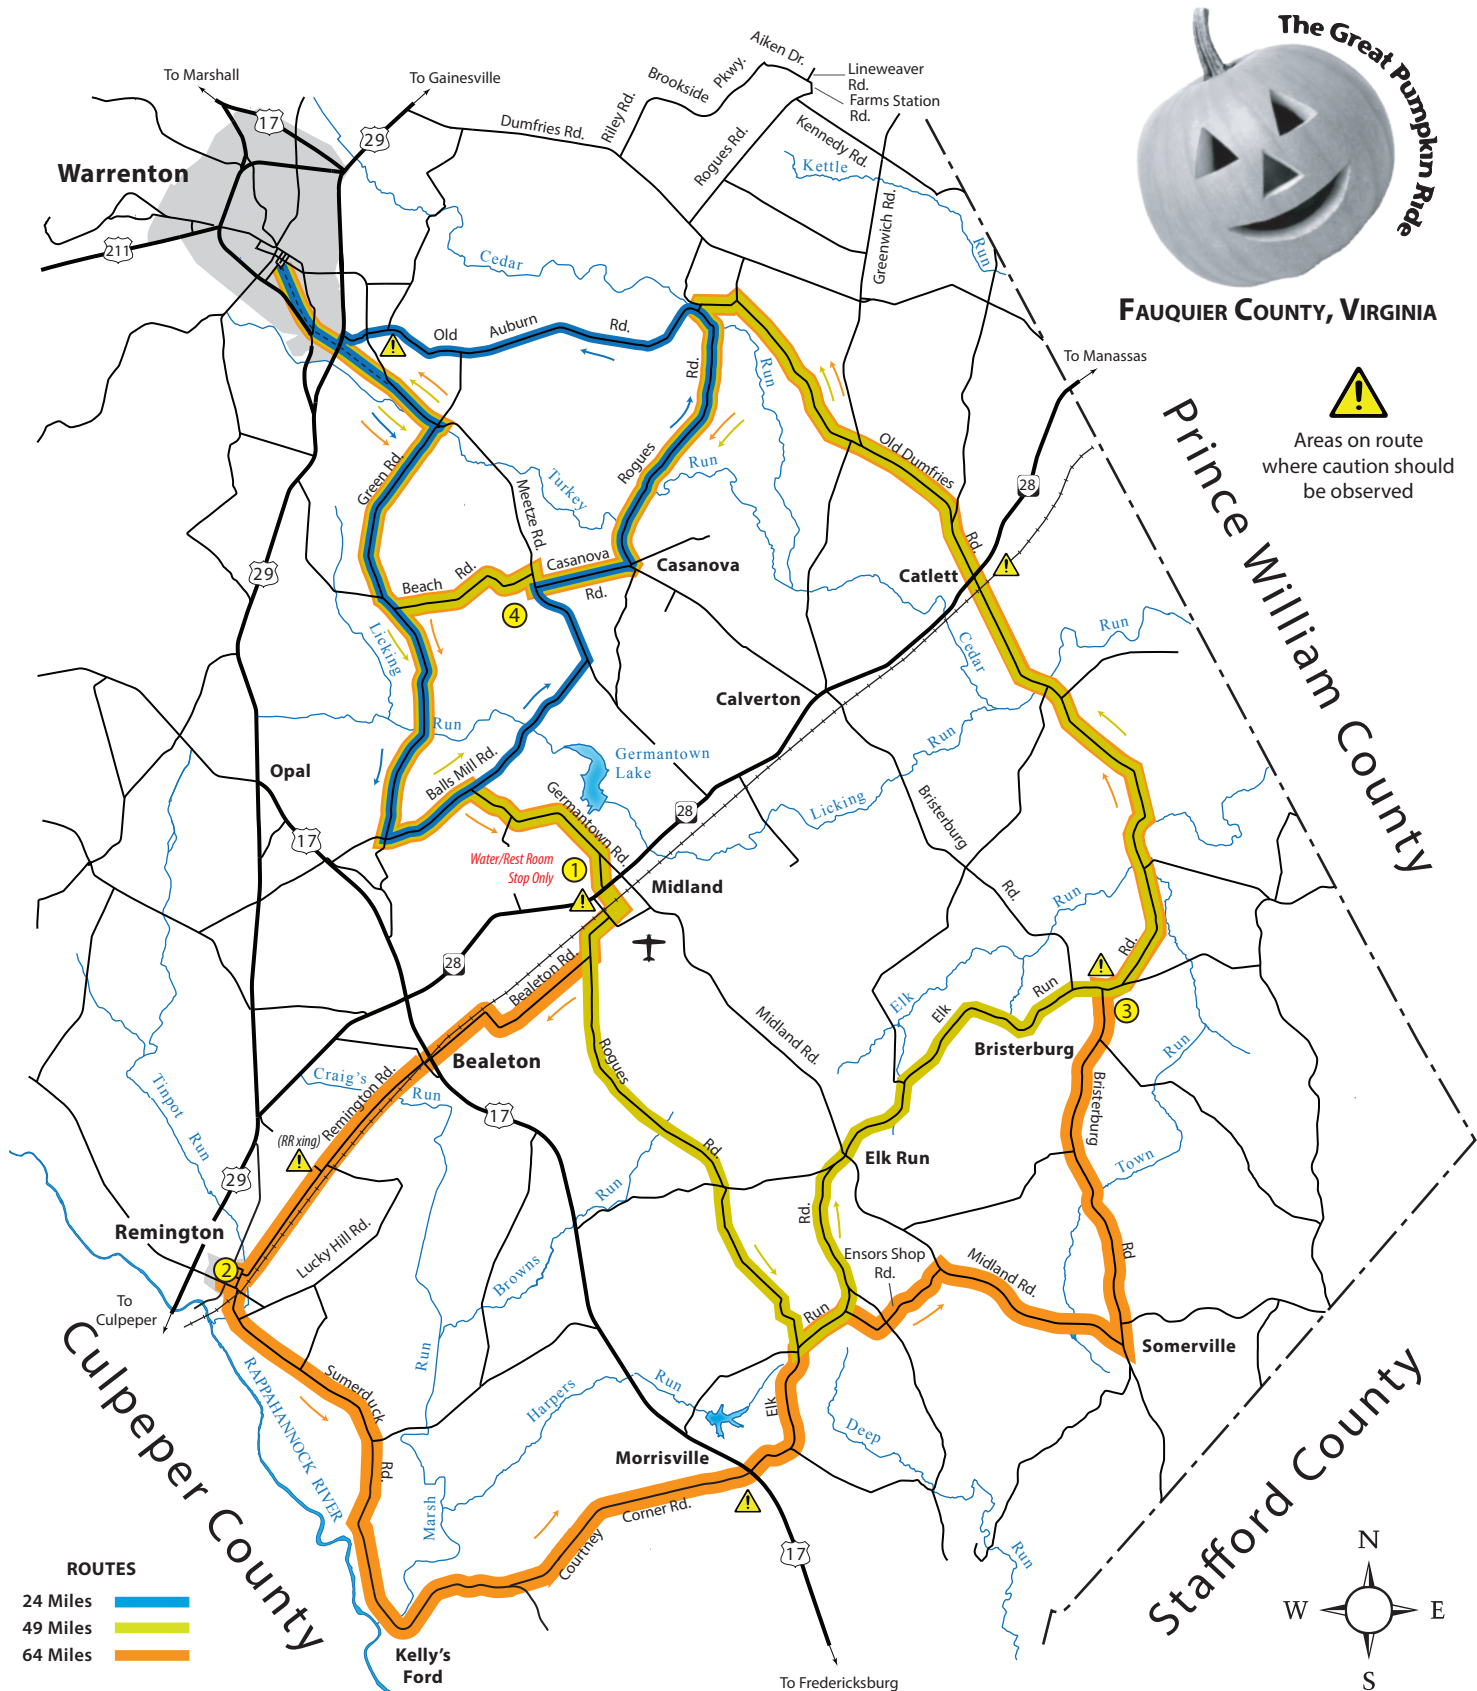

**FAUQUIER COUNTY, VIRGINIA**

Areas on route where caution should be observed

Prince William County

Stafford County

FOR SAG ASSISTANCE DIAL: TBD

**REST STOP INFORMATION**

<p>① MIDLAND CHURCH OF THE BRETHREN <i>Water/Rest Room Stop Only</i> Open: 10am - 12pm</p>	<p>② REMINGTON BAPTIST CHURCH Open: 9:30am - 12pm</p>	<p>③ MT. HOREB METHODIST CHURCH Open: 10am - 2:30pm</p>	<p>④ POWERS BREWERY Open: 10:30am - 4pm</p>
--	---	---	---

**24, 49, 64 Miles**