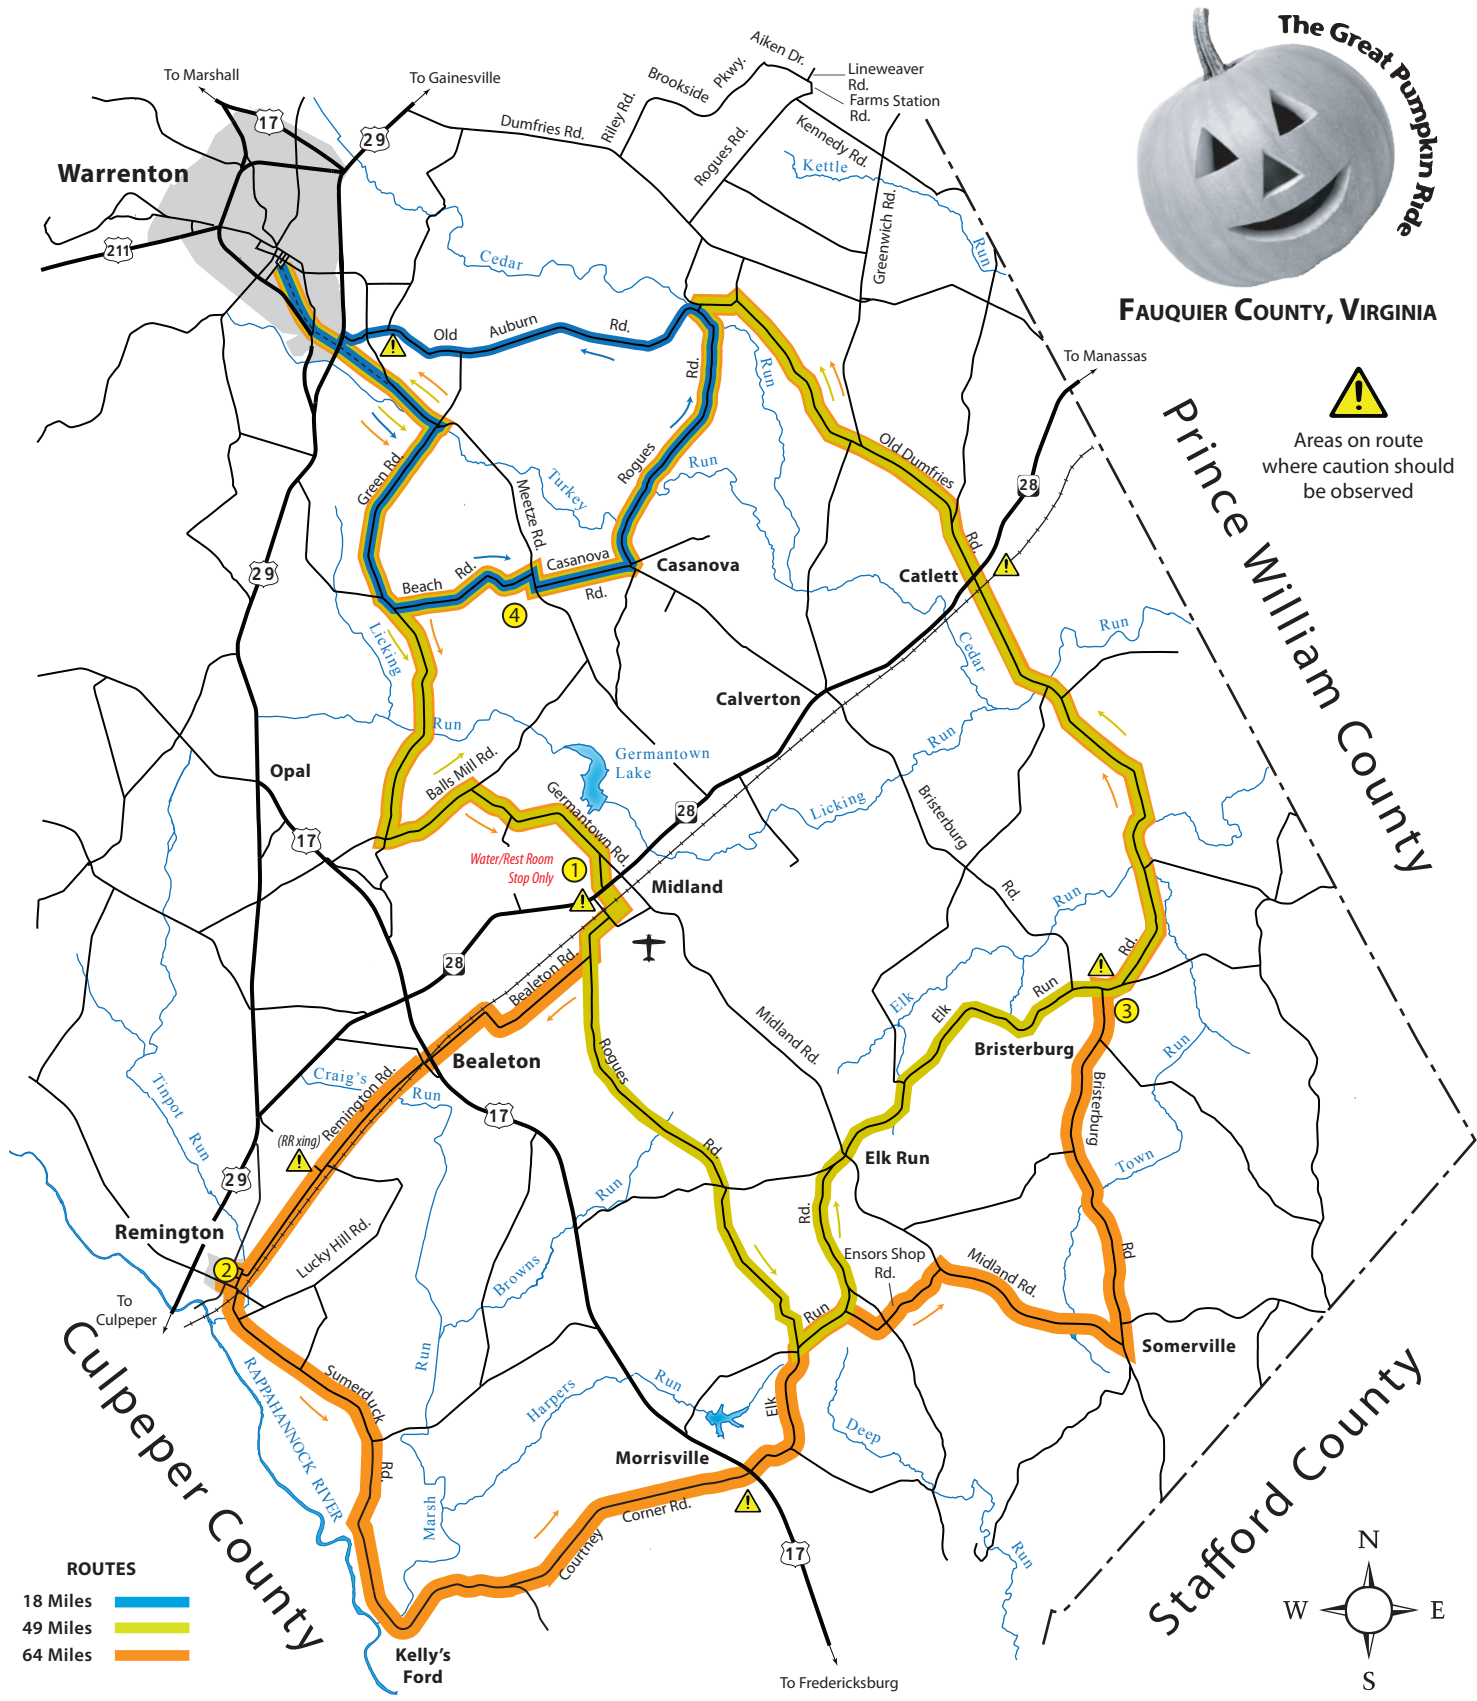

FAUQUIER COUNTY, VIRGINIA

Areas on route where caution should be observed

ROUTES

- 18 Miles █
- 49 Miles █
- 64 Miles █

2 miles

REST STOP INFORMATION

<p>1 MIDLAND CHURCH OF THE BRETHREN <i>Water/Rest Room Stop Only</i> Open: 9am - 12pm</p>	<p>2 REMINGTON BAPTIST CHURCH Open: 9am - 12pm</p>	<p>3 MT. HOREB METHODIST CHURCH Open: 10am - 2:30pm</p>	<p>4 POWERS BREWERY Open: 10am - 4pm</p>
--	---	--	---

18, 49, 64 Miles